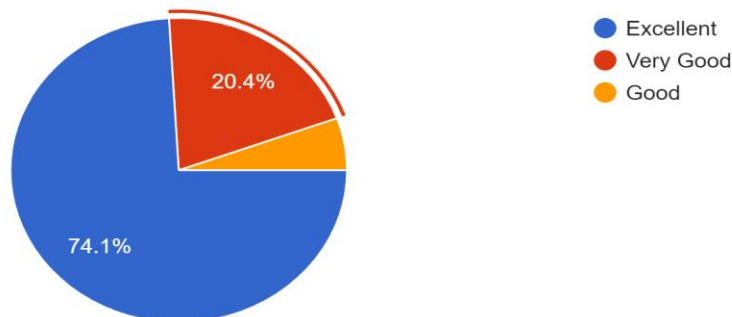

Speakers Presentation
162 responses