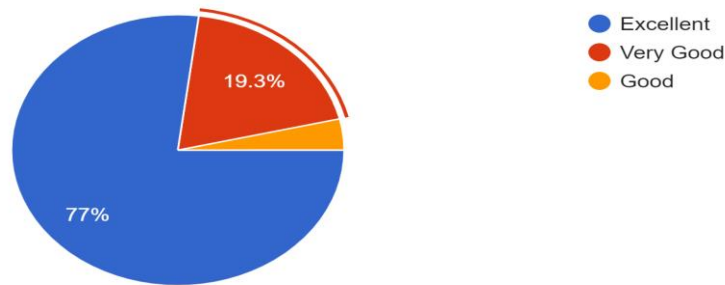

Feedback Analysis

Feedback received from the participants reveal that 77% of the students expressed as the relevance of the topic was Excellent, 19.3% as Very Good and 1.7 % as Good. Regarding expert's presentation, 74.1% expressed as excellent and 20.4% as Very Good and 5.5% as Good. Nearly 75% of the participants found the workshop was extremely informative and the remaining expressed very informative.

Relevance of the Topic
161 responses